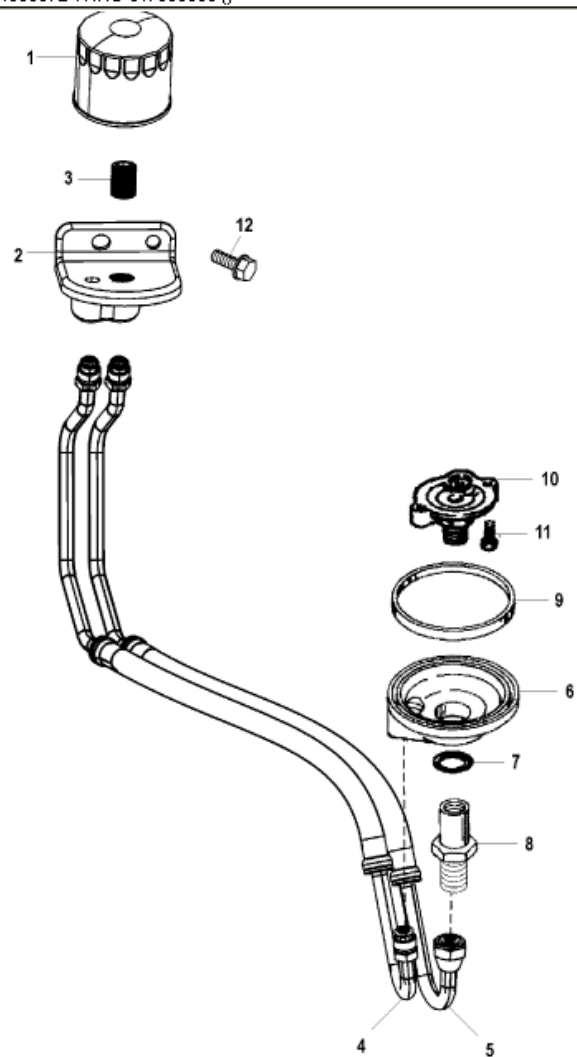

Parts List

1848

Ref	Class	Part	Description	Qty	Comment	Footnote
1	35	802885Q	OIL FILTER	1	(Quicksilver Brand)	
1	35	802885T	OIL FILTER	1	(Mercury Precision Parts Brand)	
2		863732T 1	BRACKET, Oil Filter	1		
3	22	863485	FITTING, Oil Filter	1		
4	32	864557	HOSE, Oil	1	(From Adaptor)	
4	32	865055	HOSE, Oil-V Drive	1	(From Adaptor)	
5	32	864556	HOSE, Oil	1	(To Adaptor)	
5	32	865056	HOSE, Oil-V Drive	1	(To Adaptor)	
6	35	818400A 1	ADAPTOR	1		
7	26	42077	SEAL	1		2
8	22	806121	FITTING	1		
9	27	91892	GASKET	1		2
10		53338	VALVE ASSEMBLY, Filter	1		
11	10	54786	SCREW, (.312-18 x 1.250)	2		
-	27	861246A98	GASKET SET, Engine Overhaul	1		